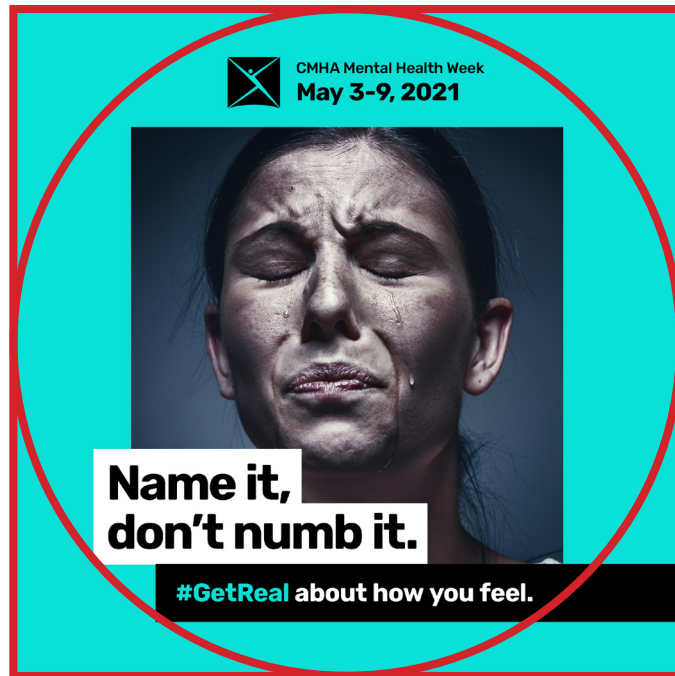

CMHA Mental Health Week 2021

The Facebook frames are formatted as PNGs and need to fit within a square or circular cut for the profile picture.

There are four colour options to choose from: